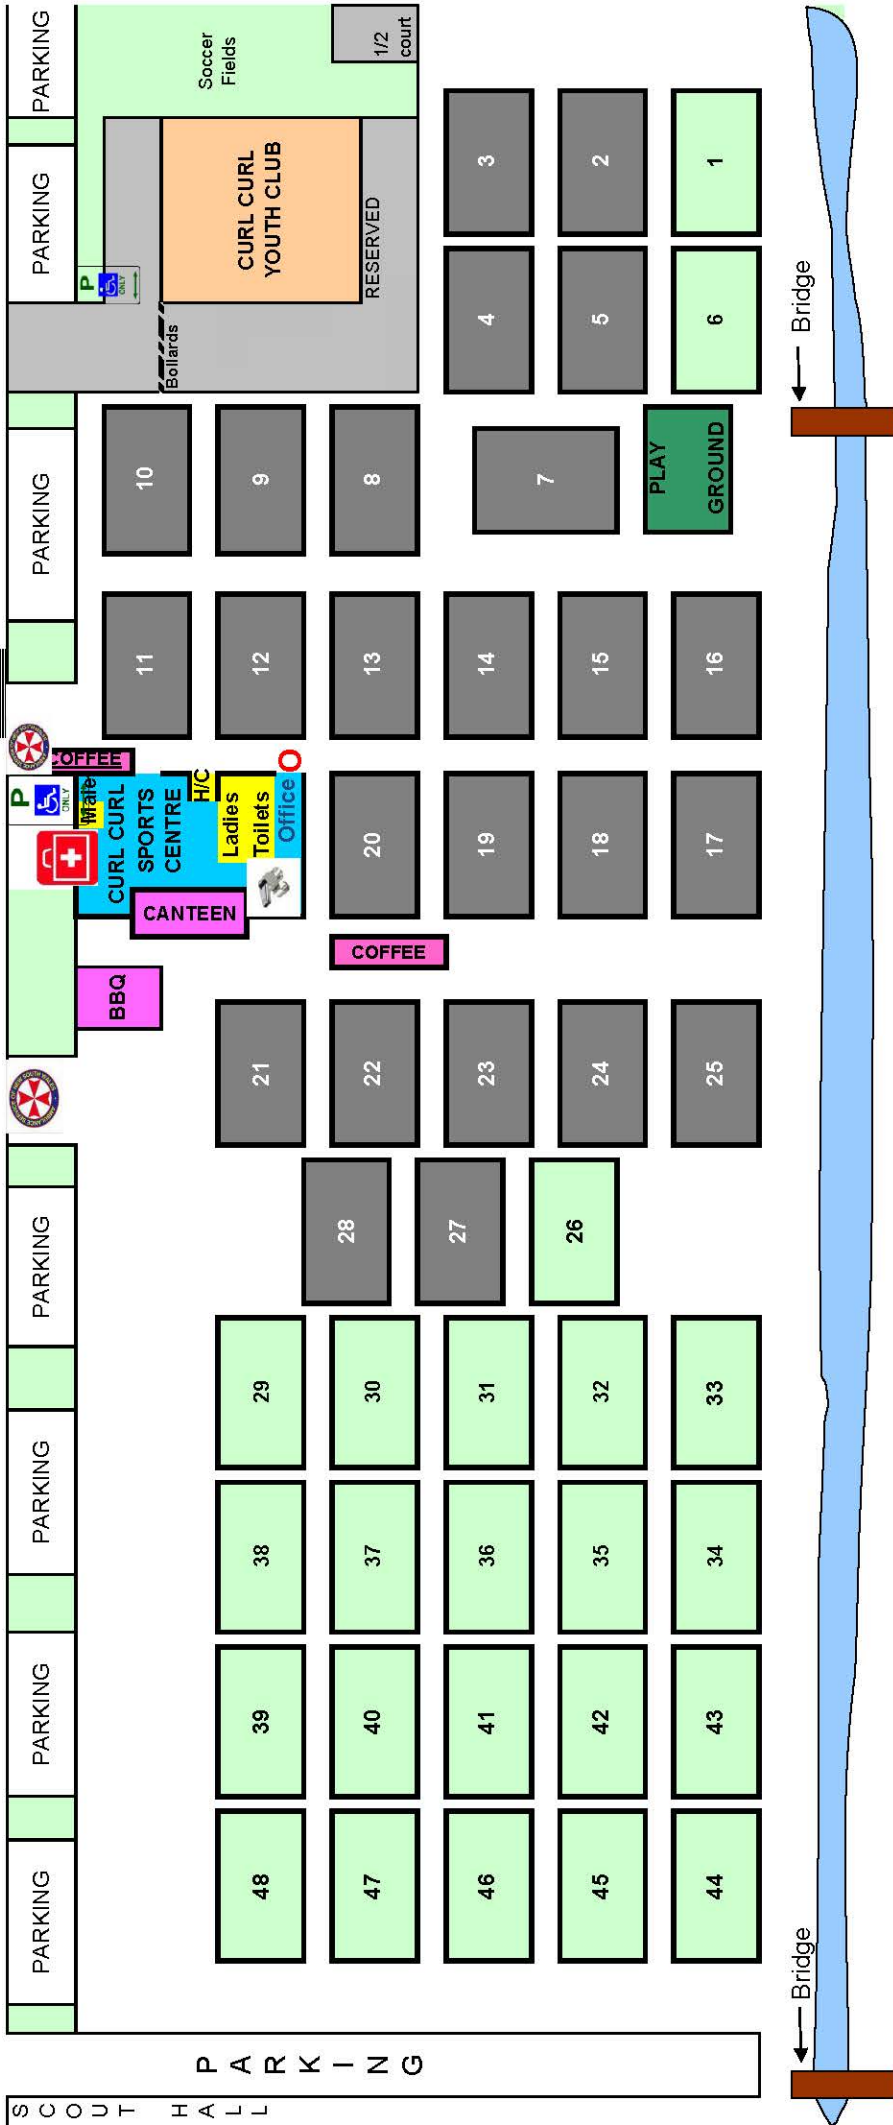

NO PARKING in SCHOOL GROUNDS

Drop off zone only - No Parking

> No Parking on Saturdays <

« Harbord Road

To Beach >

ABBOTT ROAD

Ambulance Entry DO NOT PARK
 Grass Courts
 Hard Courts
 Coffee / Food
 Toilets
 Physio / Ice
 Collect/return NSG Rings downstairs
 Office Duty/score sheets
 Upstairs - Official
 Umpires committee
 Limited street parking available in back streets

PARKING IS LIMITED - PLEASE CAR POOL WHEREVER POSSIBLE

SCOUT HALL

P A R K I N G